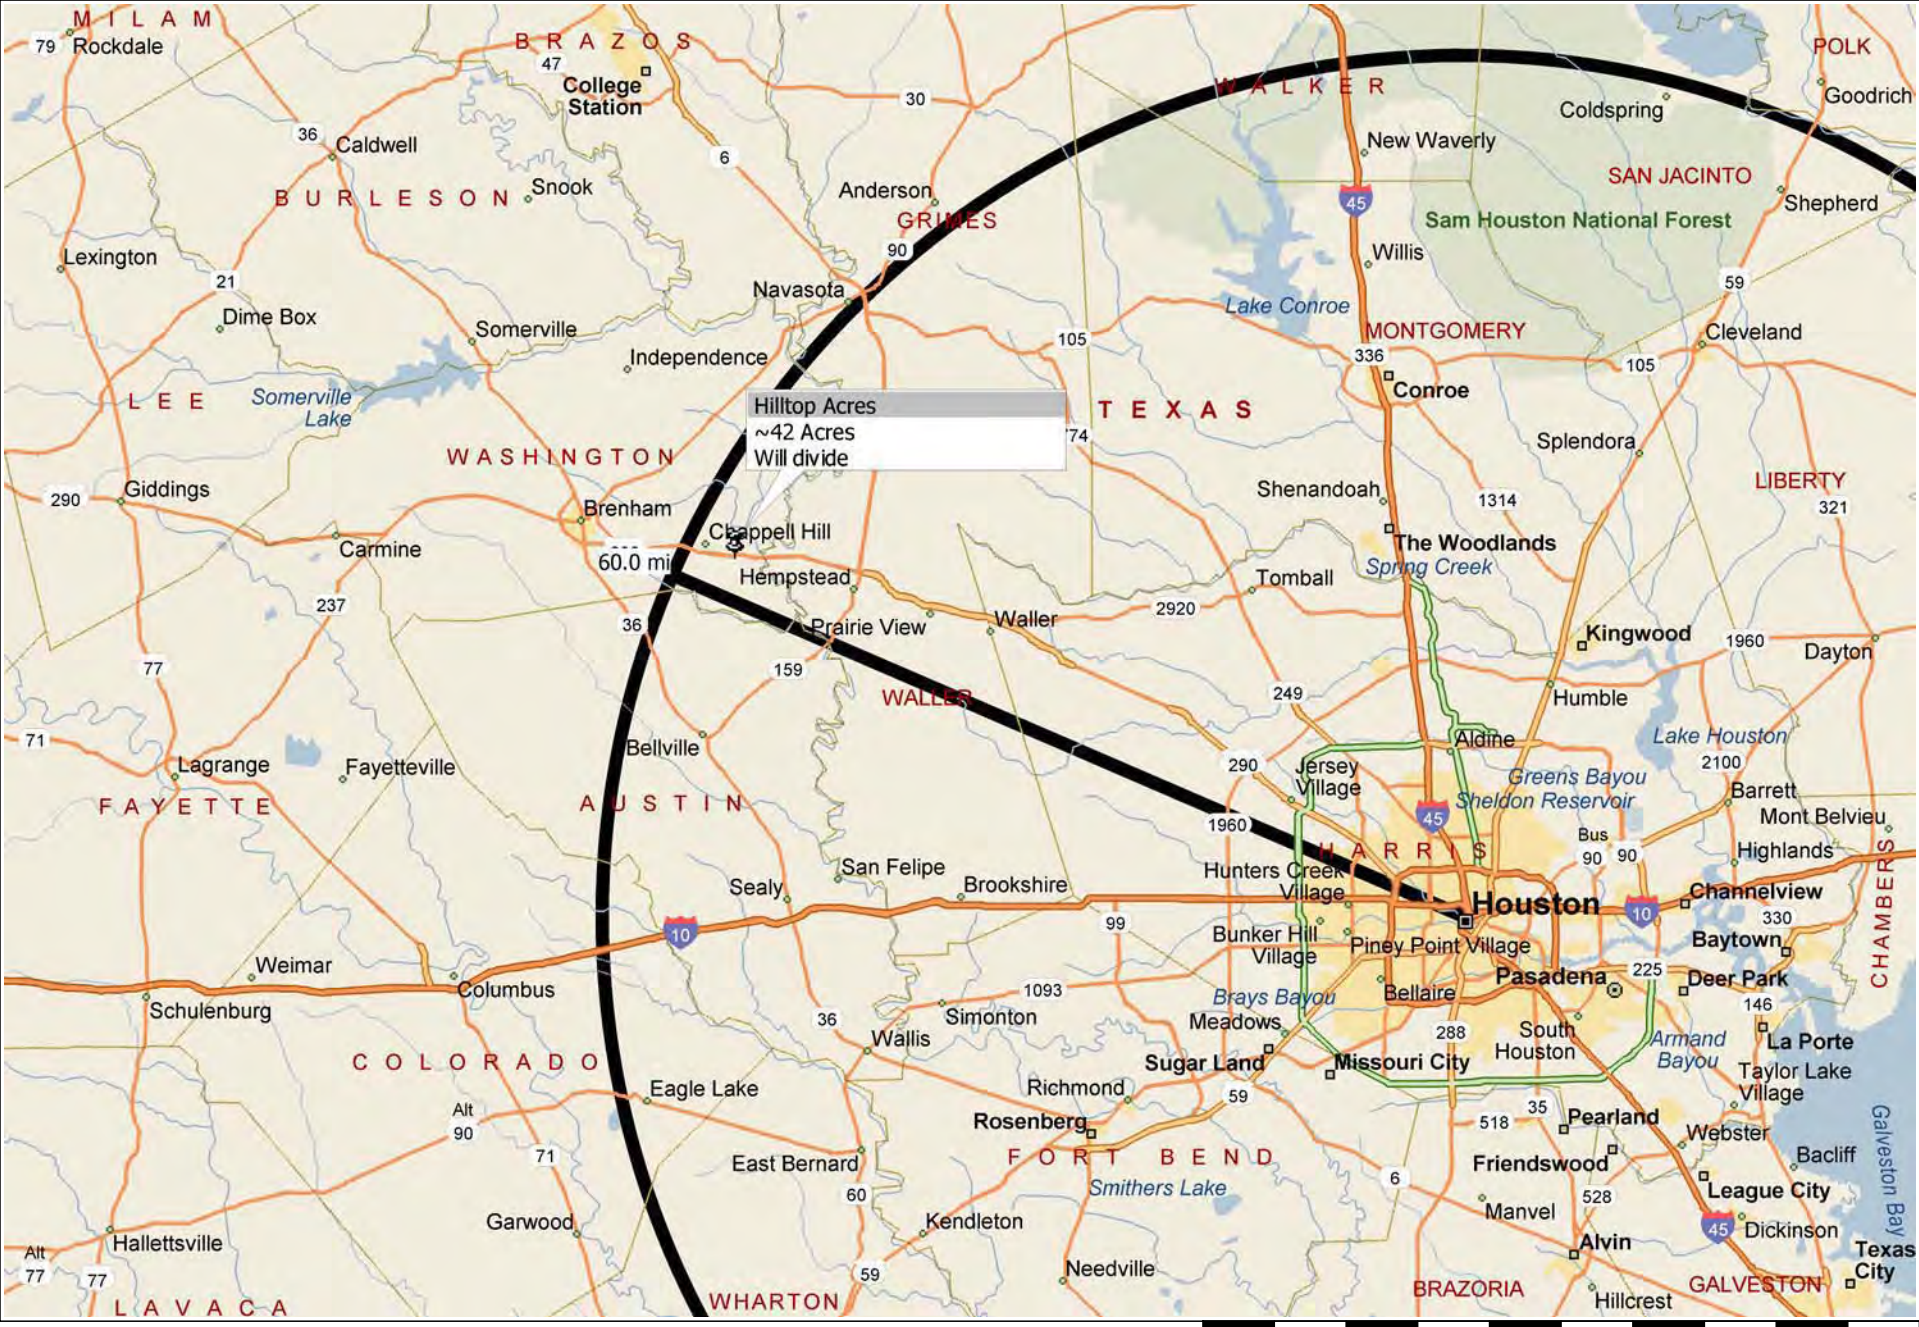

Chappell Hill Texas

Copyright © 1988-2004 Microsoft Corp. and/or its suppliers. All rights reserved. <http://www.microsoft.com/streets/>
© Copyright 2003 by Geographic Data Technology, Inc. All rights reserved. © 2004 NAVTEQ. All rights reserved. This data includes information taken with permission from Canadian authorities © Her Majesty the Queen in Right of Canada.