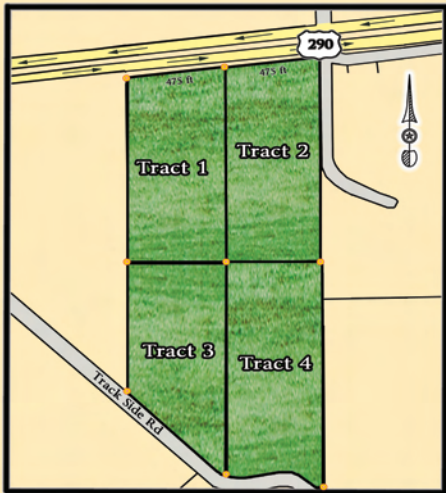

290

290

290

290

Trails West
Custom Gates

County Rd 117

Trackside Rd

County Rd 117

Trackside Rd

HILLTOP ACRES

Tract (1)-10 ac - \$ 150,000

Tract (2)-10 ac - \$ 120,000

Tract (3)-10 ac - \$ 120,000

Tract (4)-10 ac - \$ 120,000

Call Agent: Travis Bevers @ 979-277-4920