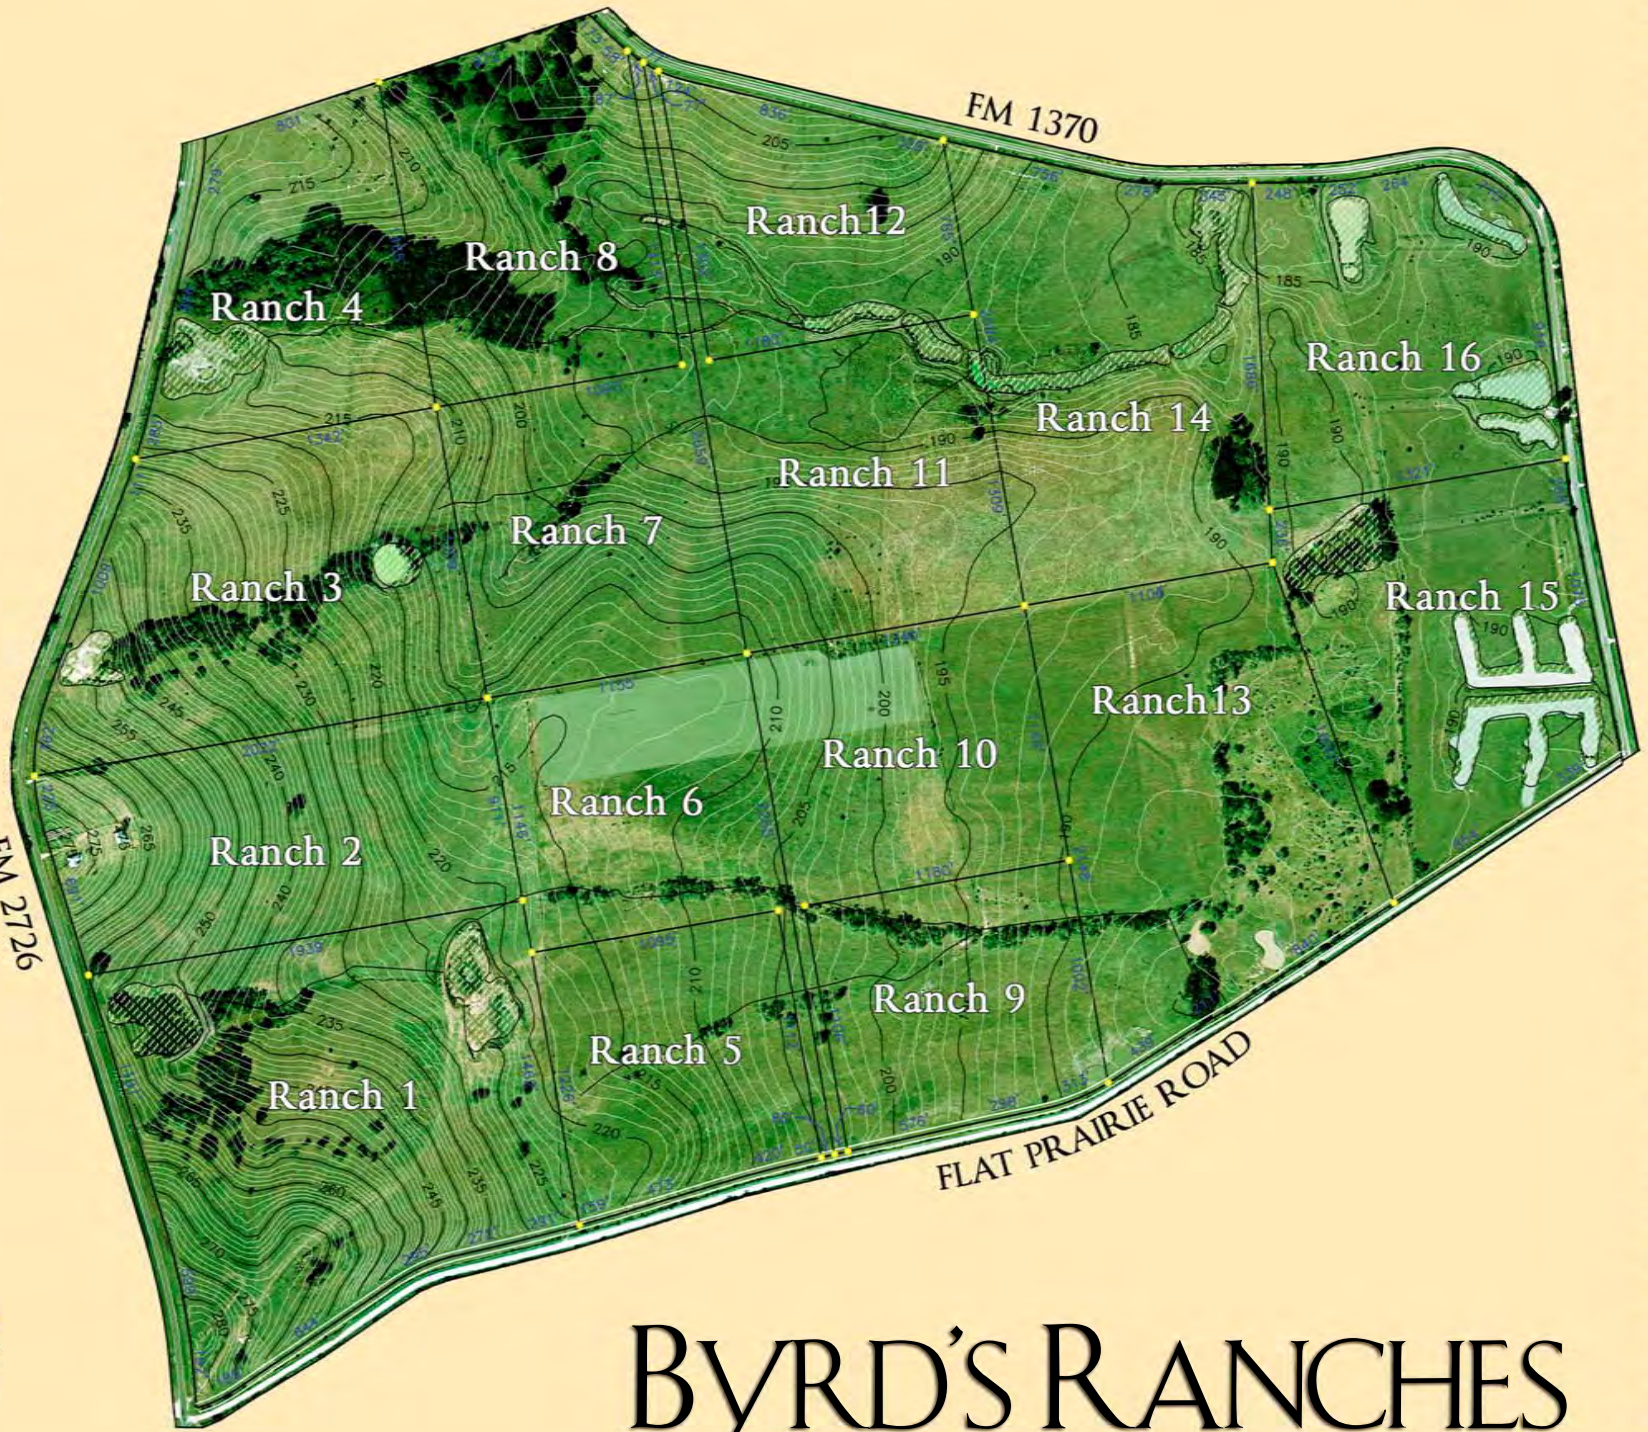

BYRD'S RANCHES

Contact Travis Bevers for Showing Information

(979)277-4920

www.BeversRealEstate.com