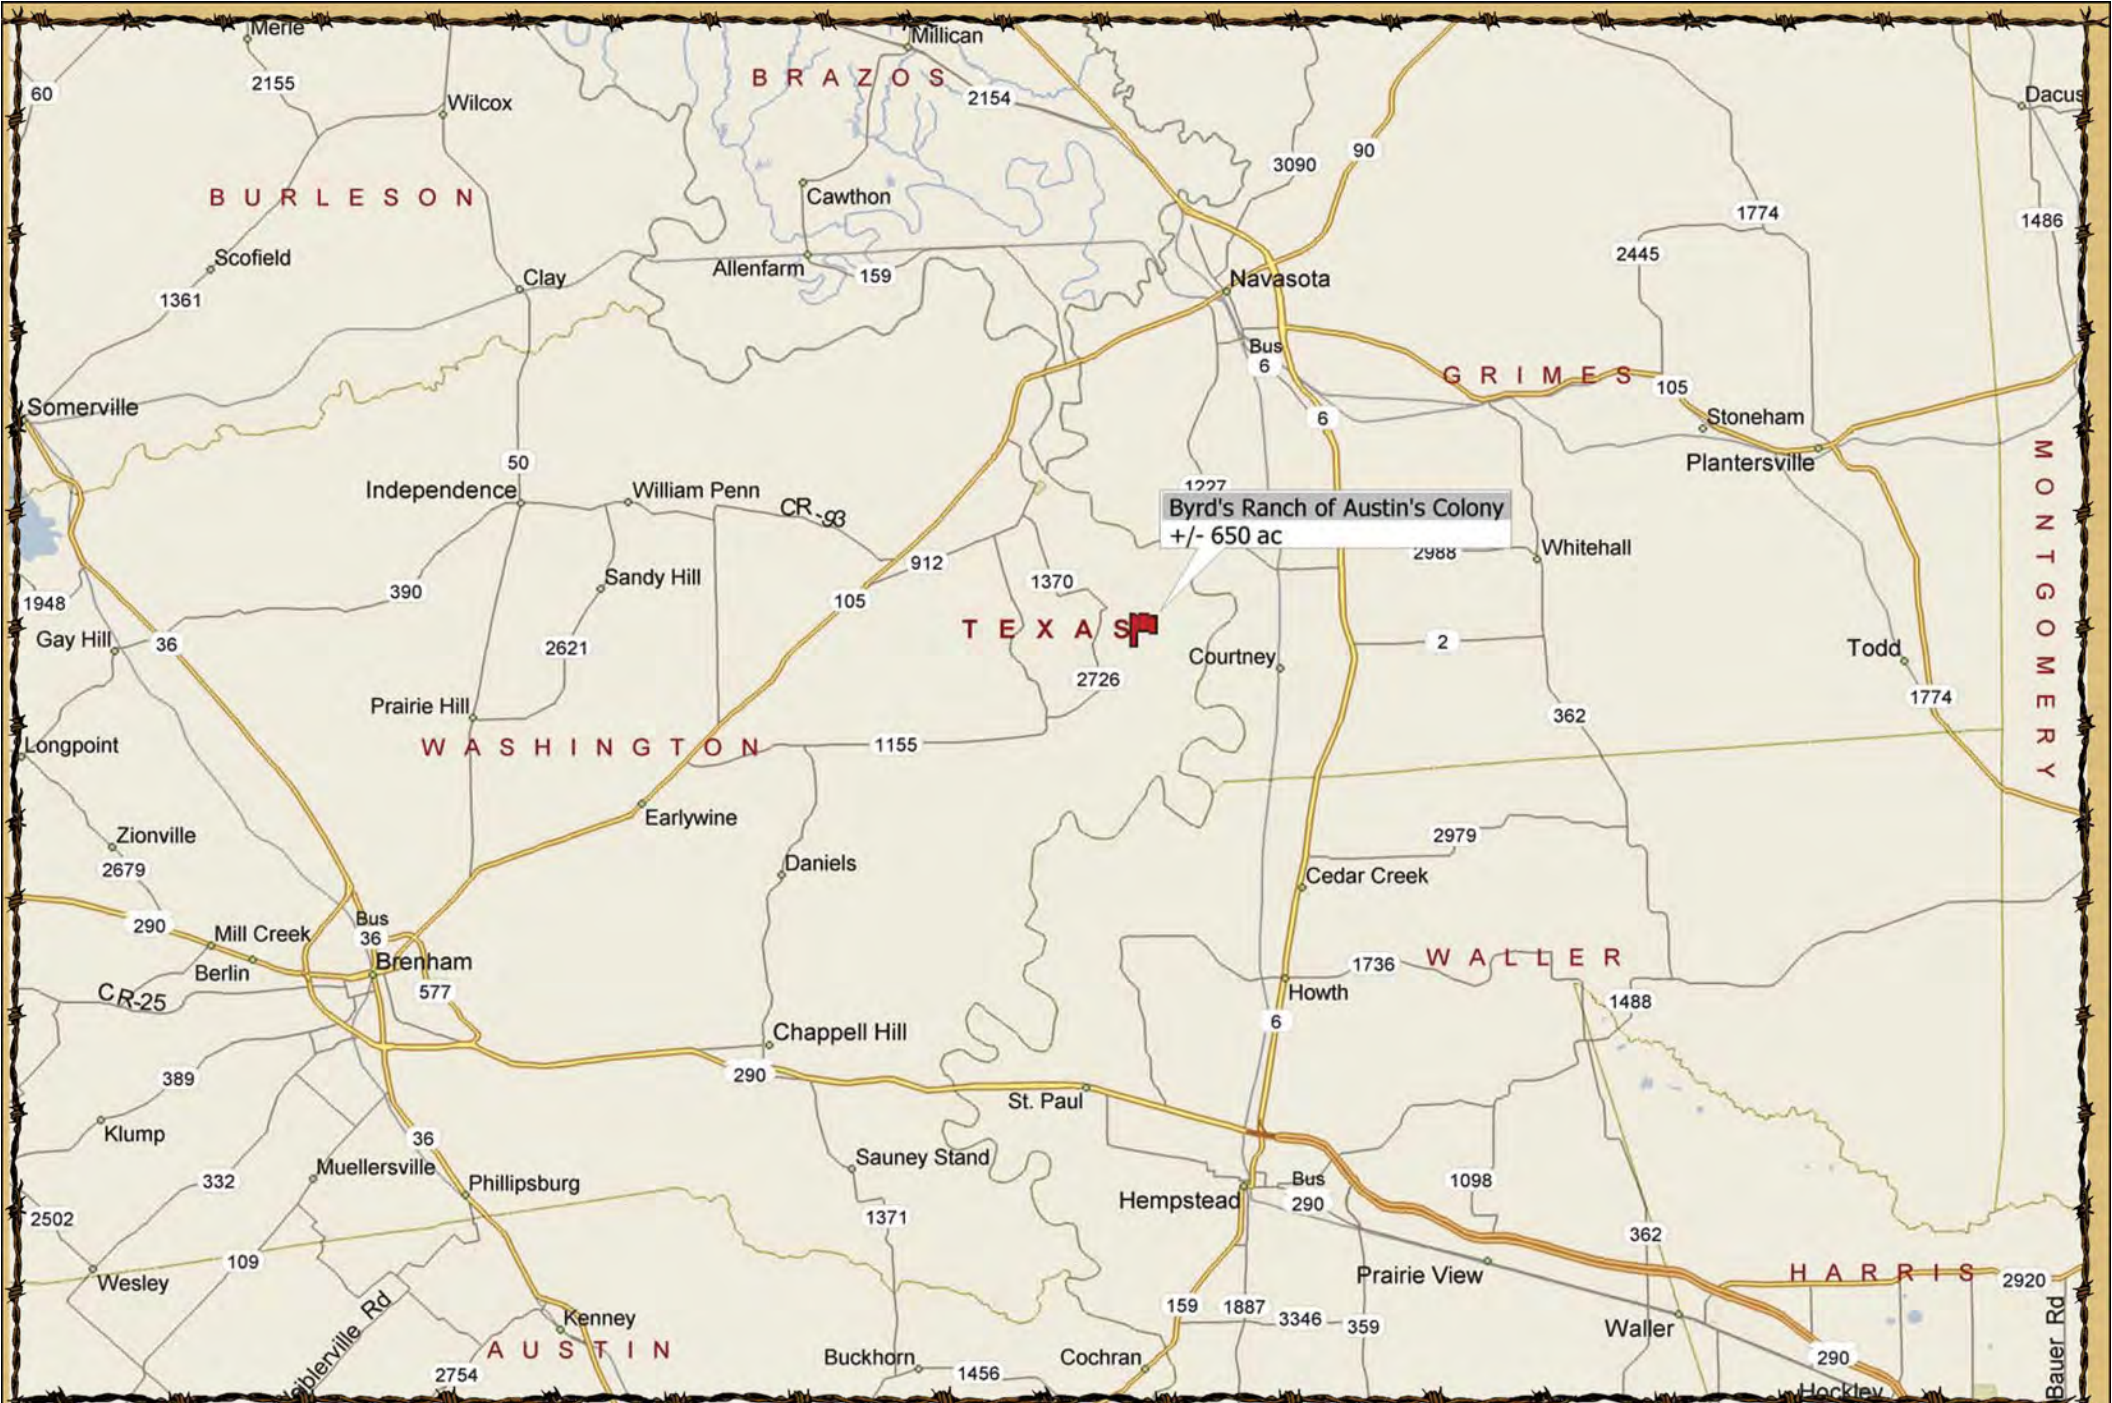

Contact Travis Bevers for Showing Information
(979)277-4920